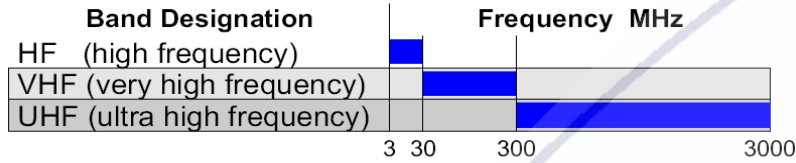

The frequencies table for the most common systems / Tabella delle bande di frequenze dei sistemi più utilizzati

Band	Frequency	System / Name	Band	Frequency	System / Name
VHF	30 - 68 MHz	LowBand	UHF	450 - 470 MHz	NMT 450
VHF	68 - 87.5 MHz	4m band	UHF	824 - 896 MHz	AMPS
VHF	87.5 - 108 MHz	FM radio	UHF	810 - 958 MHz	DoCoMo
VHF	108 - 136 MHz	Aircraft radio	UHF	880 - 960 MHz	GSM 900
VHF	146 - 174 MHz	2m band	UHF	890 - 960 MHz	NMT 900, Natel C
UHF	225 - 380 MHz	Aircraft radio	VHF	1575.42 MHz	GPS
UHF	380 - 400 MHz	TETRA (Terrestrial Trunked Radio)	UHF	1710 - 1880 MHz	PCN / GSM 1800, DCS 1800
UHF	400 - 470 MHz	70 cm band	UHF	1850 - 1990 MHz	PCS, DCS 1900 / GSM 1900
UHF	410 - 430 MHz	Trunking system, Chekker, Modacom, Mobitex	UHF	1920 - 2170 MHz	IUMTS